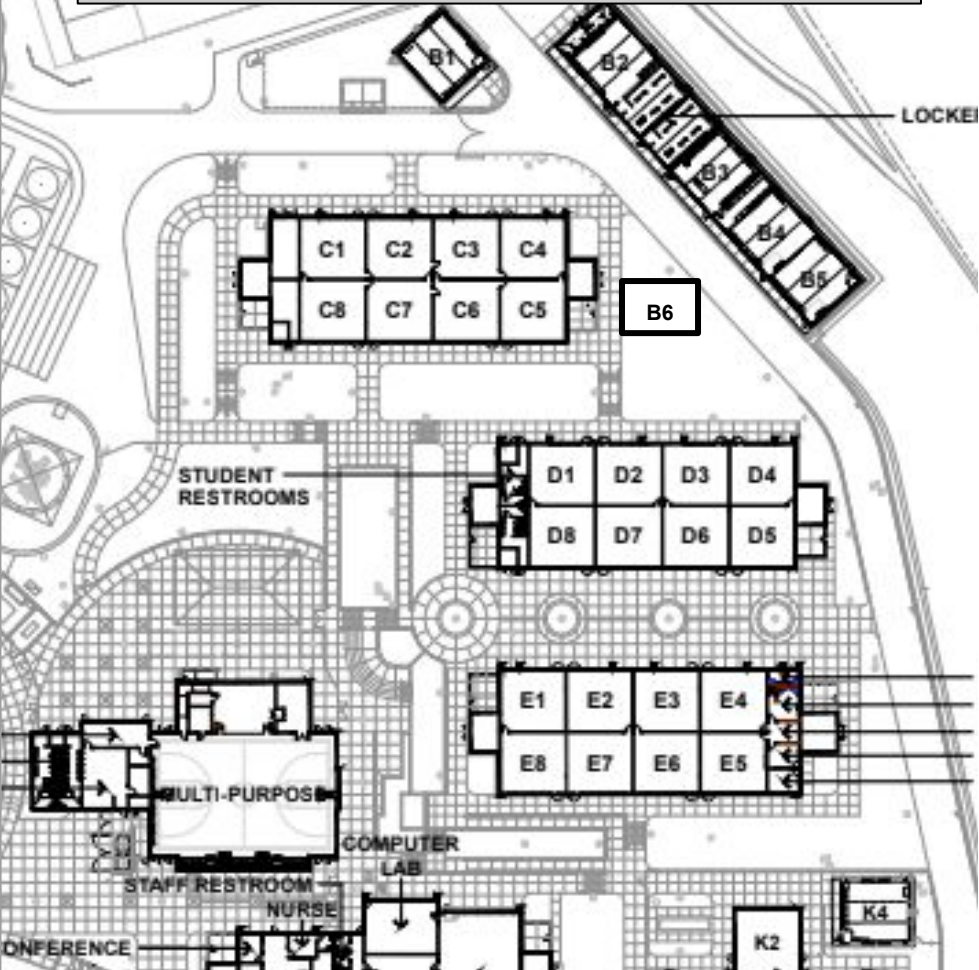

Valley View Montessori

Campus Map

2020-2021

Staff	Grade	Rm
Paige Gazzigli	TK (pm)	K3
Nancy Niccolson	K (am)	K3
Courtney Fisher	K (am)	K1
Cari Hanson	K (pm)	K1
Lisa Rumery	1st	E1
Meredith Williams	1st	E8
Wendy Harris	1st	E2
Bonnie Hampton	2nd	E3
Brian Hicks	2nd	D7
Michelle Miller (Oldemeyer)	2nd	E7
Nick Carozza	3rd	D4
Kelly Schneider	3rd	D3
Katherine Uhrik	3rd	D6
Melissa Templeton	4th	D2
Shantel Kellogg	4th	D1
Taylor Wilder	4th	D8
Lisa Hassey	5th	C1
Nick Hawkins	5th	C7
Tavis Danz	5th	C8
Tawny Reinhardt	6th ELA/SS/Design	C5
Ryan Rudkin	6th Sci/SS/Art	C6
Diane Kull	6th Math/SS/Art	B6
Claire Nastari	MS Math	C4
Michael Johnson	MS Science	B3
Amy Enquist	MS ELA	C2
Victoria Ferretti	MS History	C3
Jo Ann de Roco	Spanish	B4
Melody McCahon	Design/Arts	B1